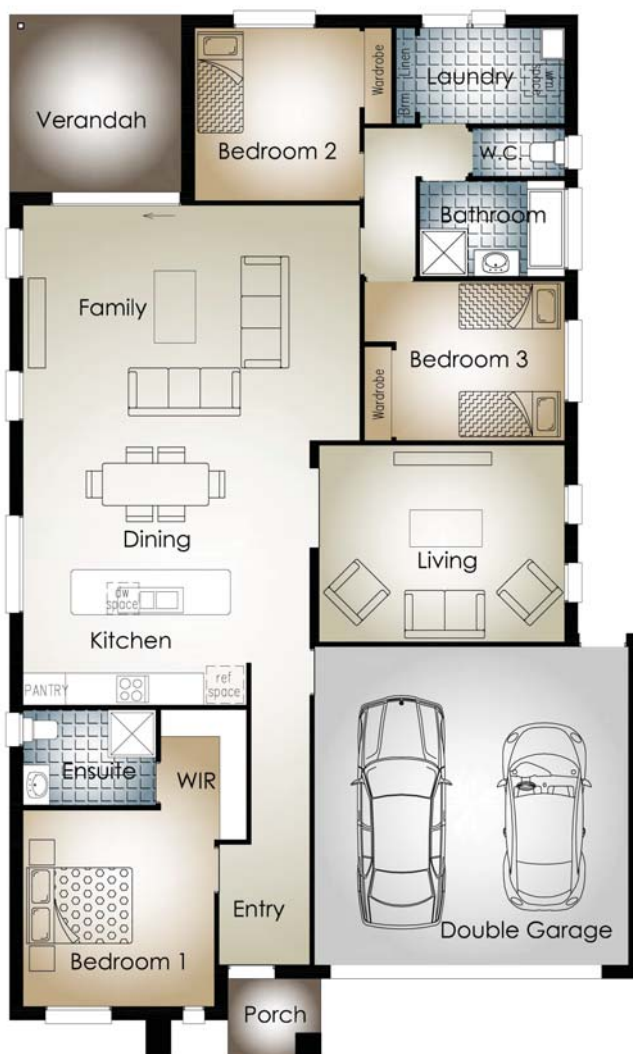

Traditional facade option

Modern facade option

CASPAR

- Residence Area : 155.0 m2 (16.7 Sq)
- Garage Area : 39.0 m2 (4.2 Sq)
- Verandah Area: 10.78 m2
- Porch Area: 3.7 m2
- Total Area : 208.48 m2 (22.5 Sq)
- Total Width : 11.88 meters
- Total Length : 19.65 meters