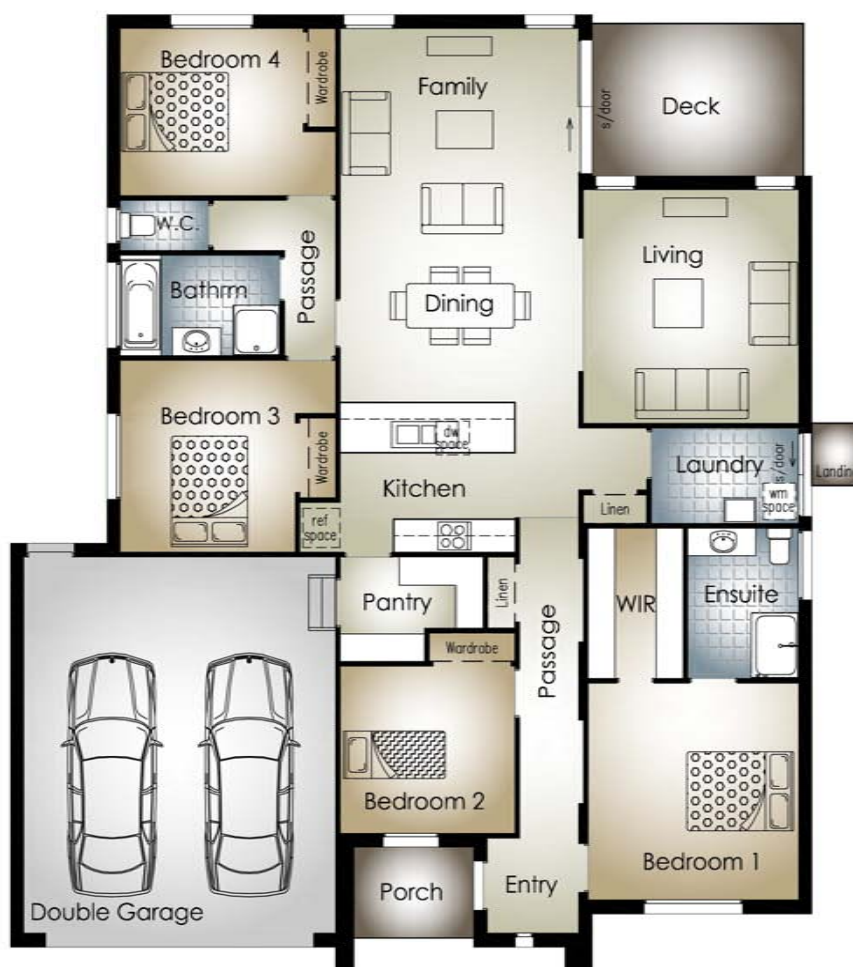

# Davenport

LEISURE  
Range

## DAVENPORT

- Residence & Garage  
Area : 204.7m<sup>2</sup> (22.03 Sq)
- Deck Area: 11.91 m<sup>2</sup>
- Porch Area: 4.75 m<sup>2</sup>

- Total Width : 14.64 meters
- Total Length : 16.910 meters

Creating  
lifestyles  
for over **50** YEARS