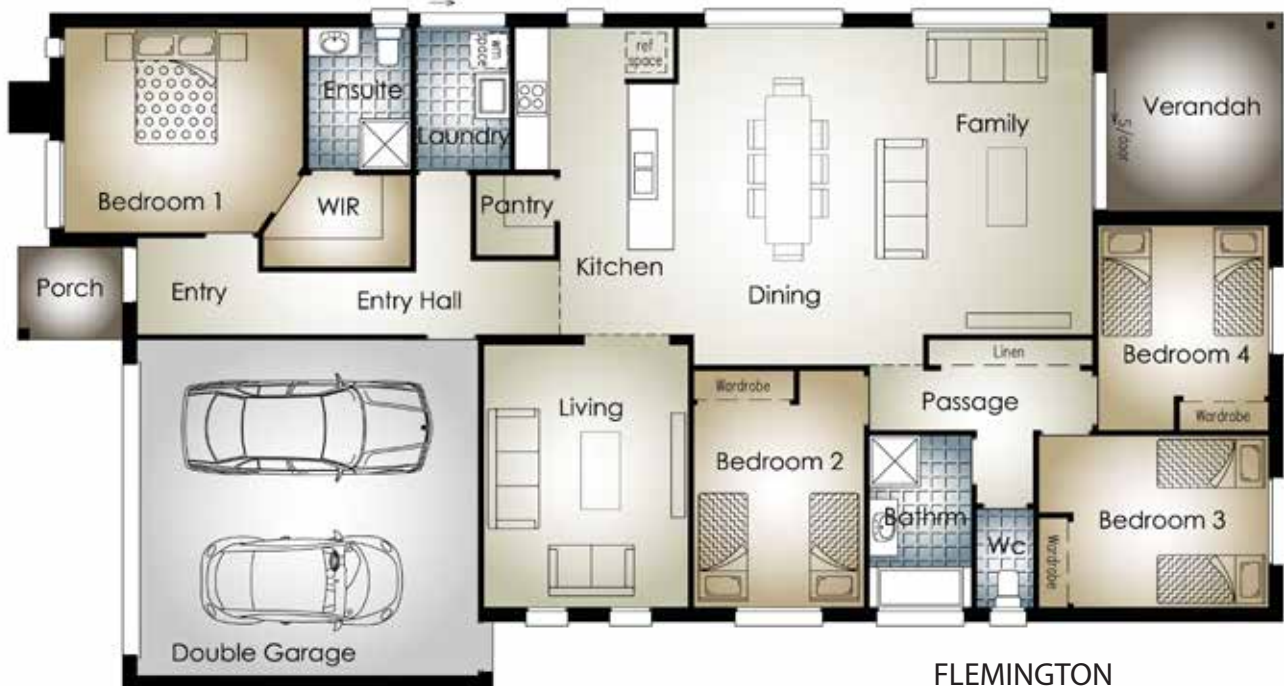

Flemington

PREMIER
Range

FLEMINGTON

- Residence Area : 181.09 m² (19.5 Sq)
- Garage Area : 39.0 m² (4.2 Sq)
- Verandah Area : 10.72 m²
- Porch Area : 4.62 m²
- Total Area : 235.43 m² (25.34 Sq)

- Total Width : 11.88 meters
- Total Length : 22.39 meters