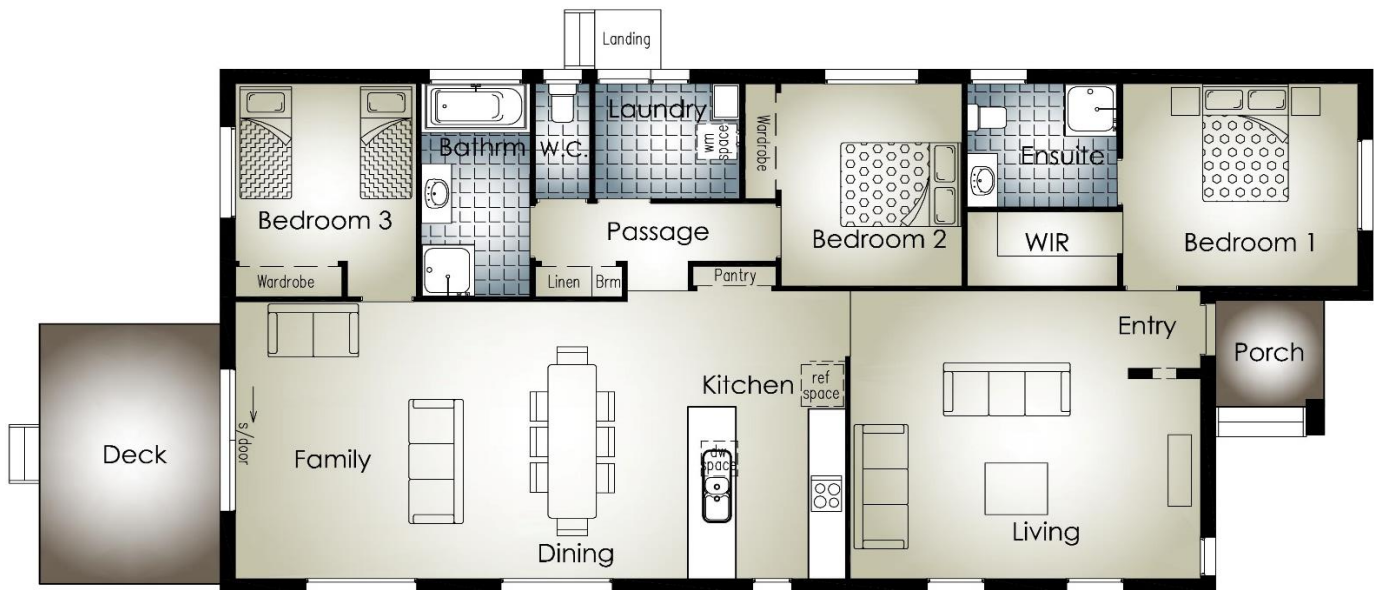

PORTLAND

LEISURE RANGE

www.coldonhomes.com.au

PORTLAND

- Residence Area: 147.9 m² (15.9 Sq)
- Porch Verandah: 3.2 m²
- Rear Deck: 13.2 m²

- Total Width: 8.55 meters
- Total Length: 21.81 meters

Creating lifestyles for over **50 YEARS**